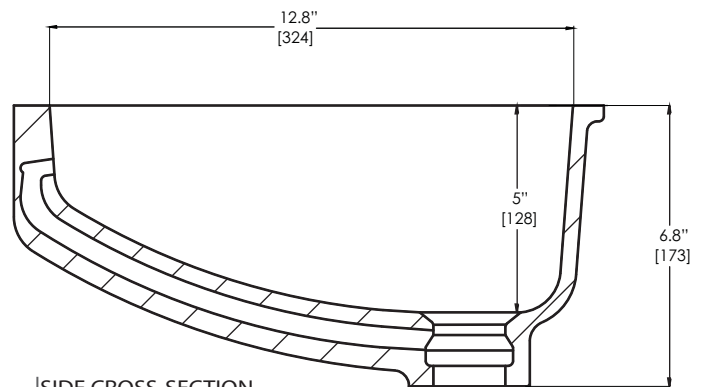

TOP VIEW

SIDE CROSS-SECTION

**8254 (SEAMED UNDERMOUNT)**

**INSIDE BOWL DIMENSIONS**

	Length	×	Width	×	Depth
inches	18		12 <sup>3</sup> / <sub>4</sub>		5
(mm)	(457)		(324)		(127)

For an explanation of installation options, see *Installation/Accessories*.

All drain holes in lavatories are nominally 1<sup>3</sup>/<sub>4</sub>" in diameter and accept all standard drain hardware.

Metric conversions are approximate.

**corian.**