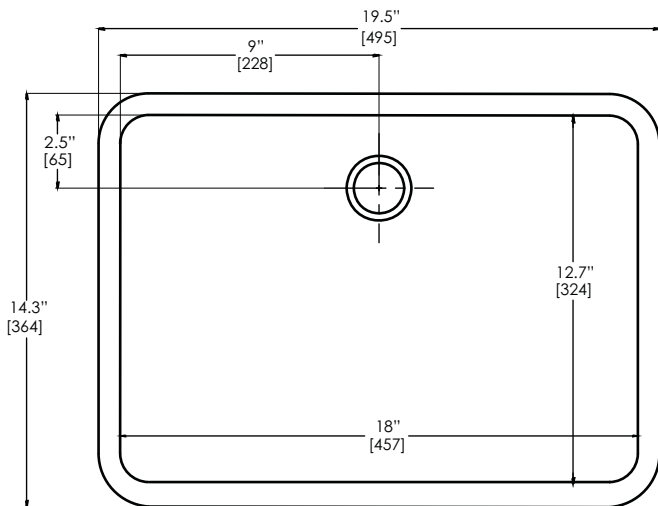

TOP VIEW

SIDE CROSS-SECTION

**8254 (SEAMED UNDERMOUNT)**

**INSIDE BOWL DIMENSIONS**

	Length	×	Width	×	Depth
inches	18		12 <sup>3</sup> / <sub>4</sub>		5
(mm)	(457)		(324)		(127)

For an explanation of installation options, see *Installation/Accessories*.

All drain holes in lavatories are nominally 1<sup>3</sup>/<sub>4</sub>" in diameter and accept all standard drain hardware.

Metric conversions are approximate.

**corian.**