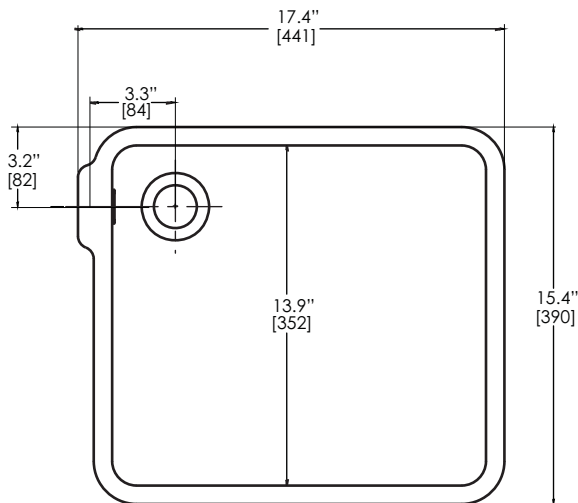

8252

ADA - compliant when installed according to guidelines.

- ▶ Coordinates with DuPont™ Corian® solid surface vanity tops for a seamless, easy-to-clean surface
- ▶ Nonporous surface, that with proper cleaning, resists mold, mildew and stains
- ▶ Suitable for multibowl installations in both residential and commercial settings
- ▶ Colors offered are comparable to Corian® Bone Bisque, Cameo White and Glacier White
- ▶ Made from acrylic-modified polyester material
- ▶ Available with or without integral overflow

TOP VIEW

SIDE CROSS-SECTION

8252 (SEAMED UNDERMOUNT)

INSIDE BOWL DIMENSIONS

	Length	×	Width	×	Depth
inches	15¼		13⅞		5¼
(mm)	(387)		(352)		(133)

For an explanation of installation options, see *Installation/Accessories*.

All drain holes in lavatories are nominally 1¾" in diameter and accept all standard drain hardware.

Metric conversions are approximate.

corian.