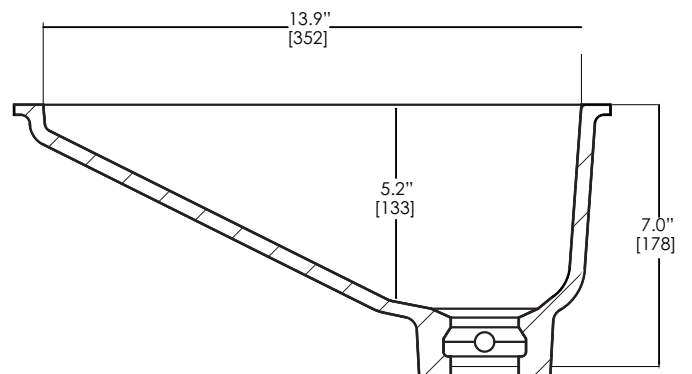

TOP VIEW

SIDE CROSS-SECTION

8252 (SEAMED UNDERMOUNT)

INSIDE BOWL DIMENSIONS

	Length	×	Width	×	Depth
inches	15¼		13⅞		5¼
(mm)	(387)		(352)		(133)

For an explanation of installation options, see *Installation/Accessories*.

All drain holes in lavatories are nominally 1¾" in diameter and accept all standard drain hardware.

Metric conversions are approximate.

corian.